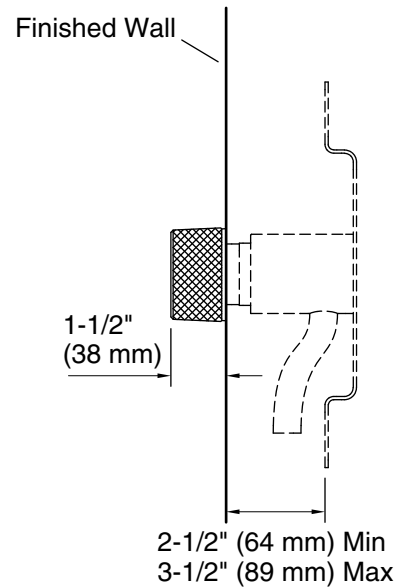

Features

- Two Oyl handles allow for both volume and temperature control.
- Coordinates with Components faucets, accessories, and showering components to complete your bathroom.
- Dual-control wall-mounted.
- Two-handle bathroom faucet trim for wall-mount installations.

Technical Information

All product dimensions are nominal.

Drain included: No

Drain with overflow: No

Notes

Install this product according to the installation instructions.