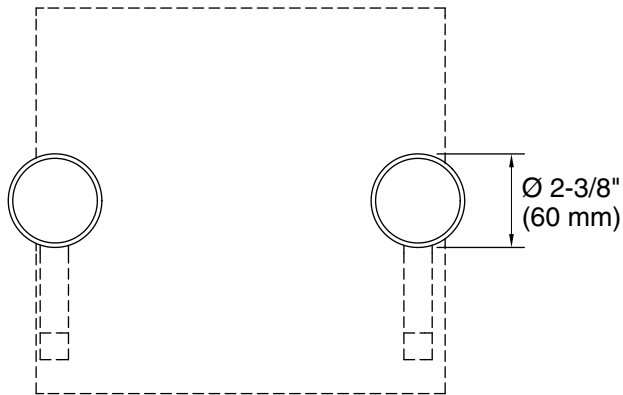

Technical Information

All product dimensions are nominal.

Drain included: No

Drain with overflow: No

Notes

Install this product according to the installation instructions.